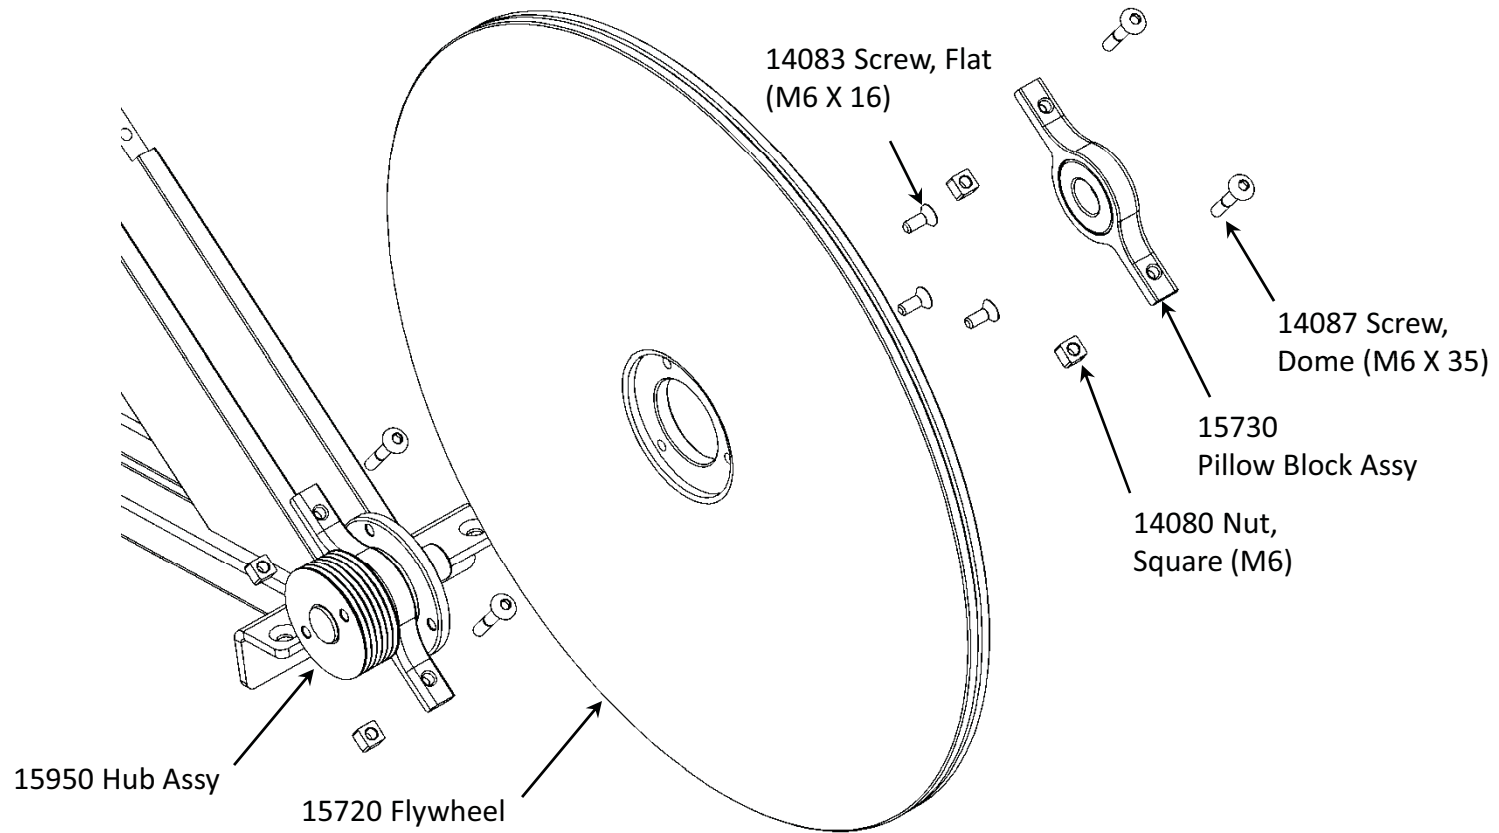

Flywheel Exploded View