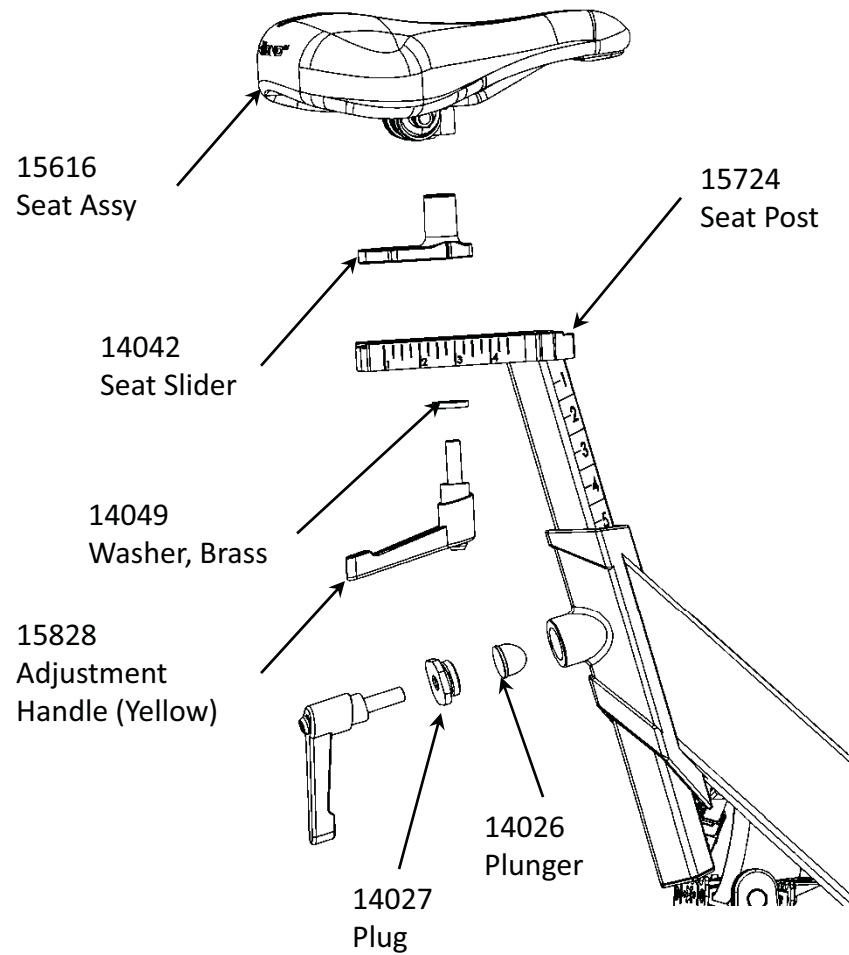

Seat Exploded View