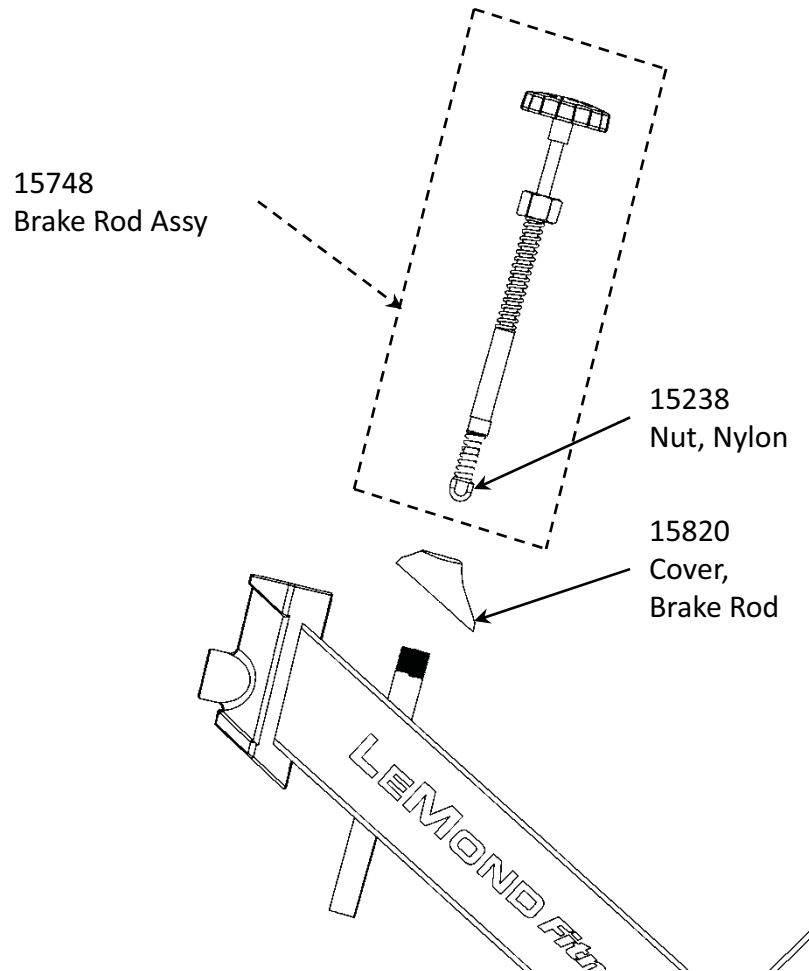

LeMond Fitness, Inc.
15540 Woodinville – Redmond Rd.
Suite A-100
Woodinville, WA 98072
+1(425)482-6773