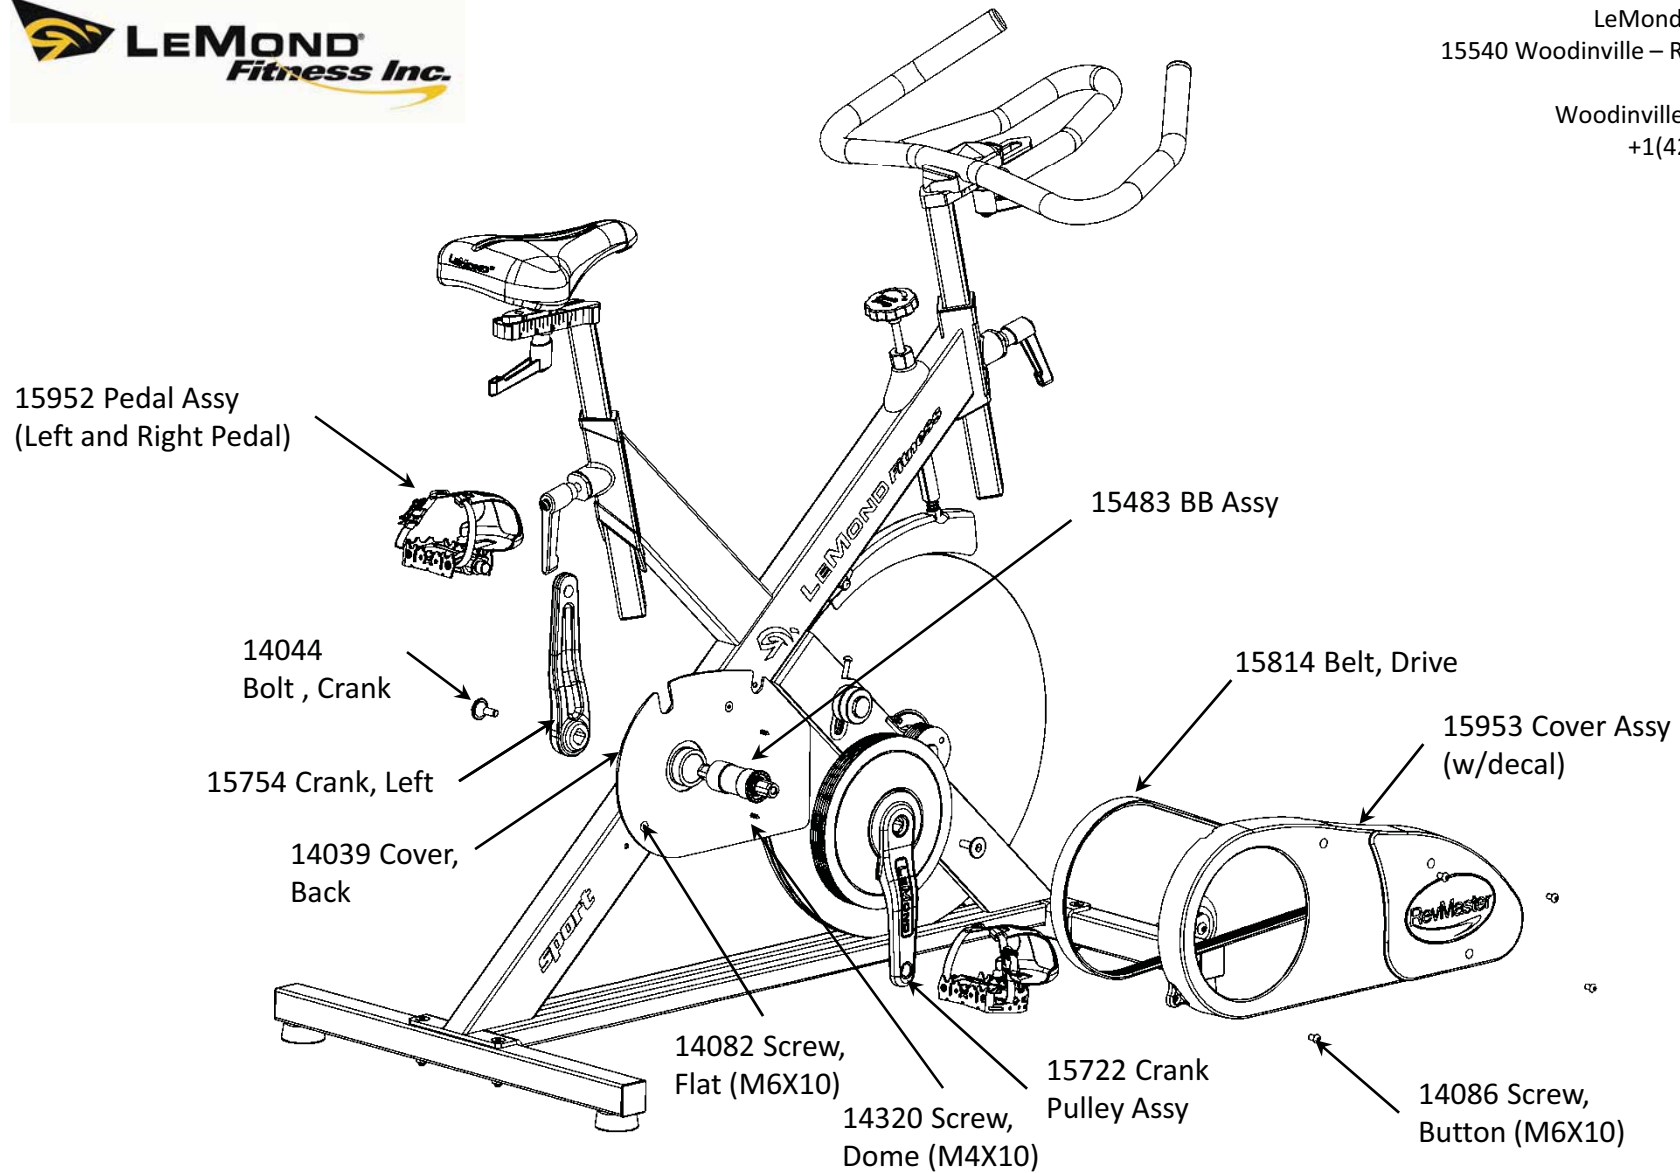

Crank Exploded View