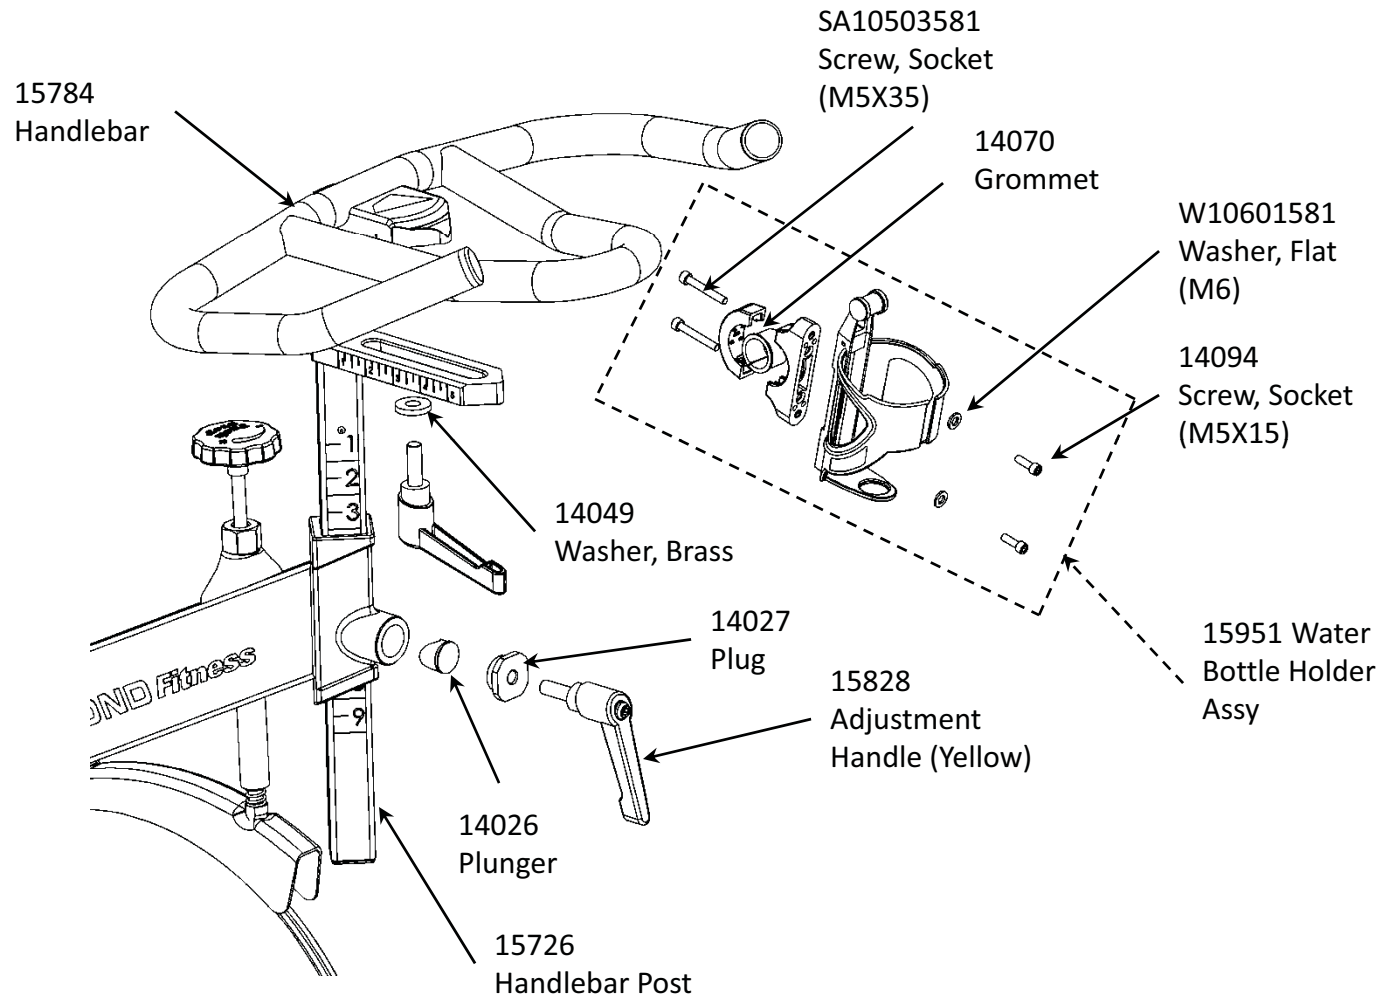

Handlebar Exploded View