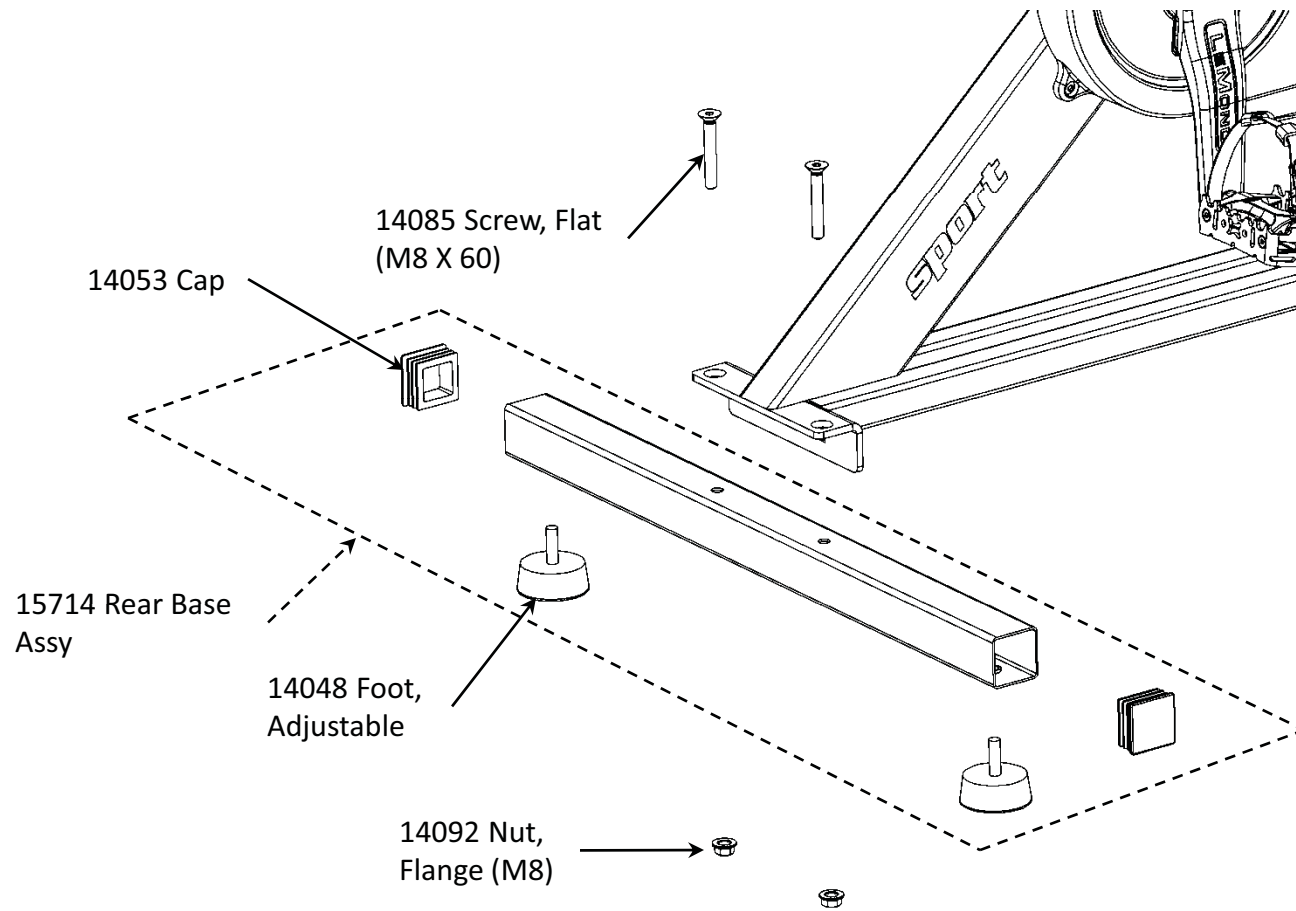

Rear Stabilizer Exploded View