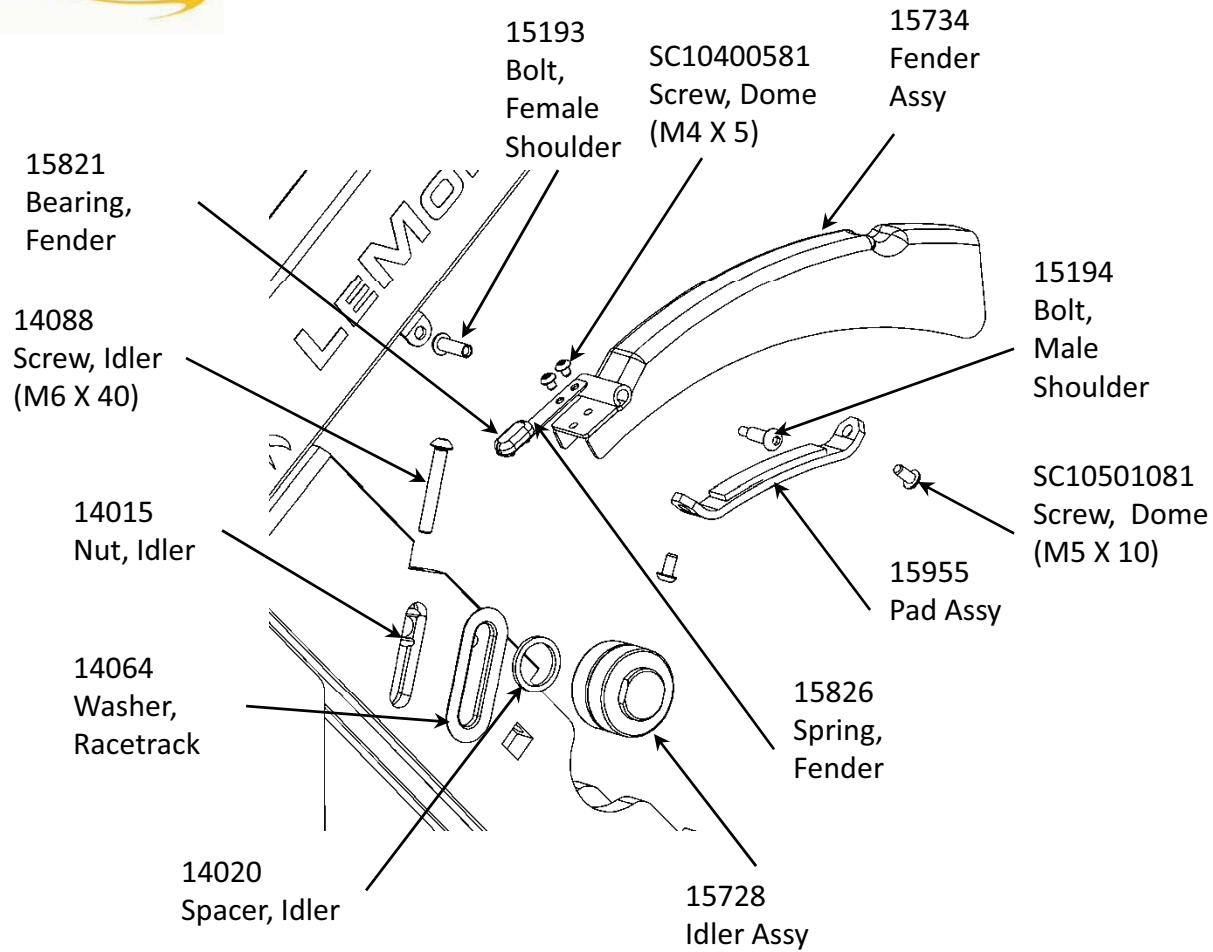

LeMond Fitness, Inc.
15540 Woodinville – Redmond Rd.
Suite A-100
Woodinville, WA 98072
+1(425)482-6773