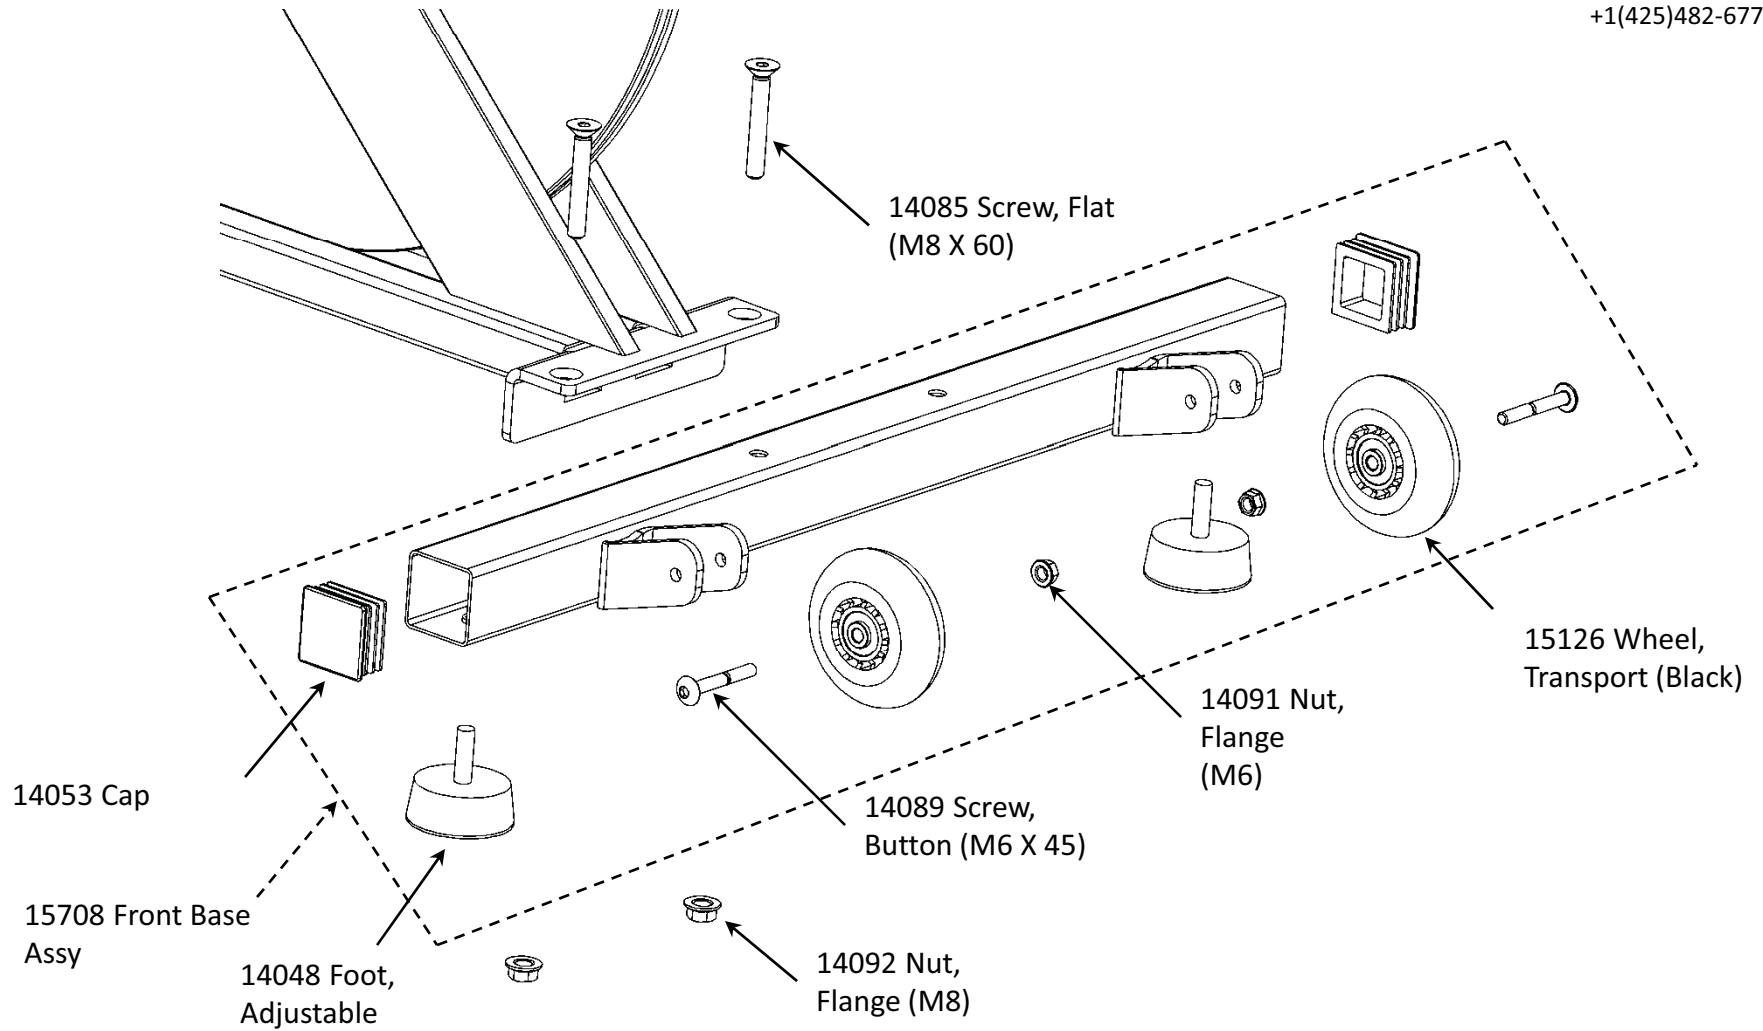

Front Stabilizer Exploded View